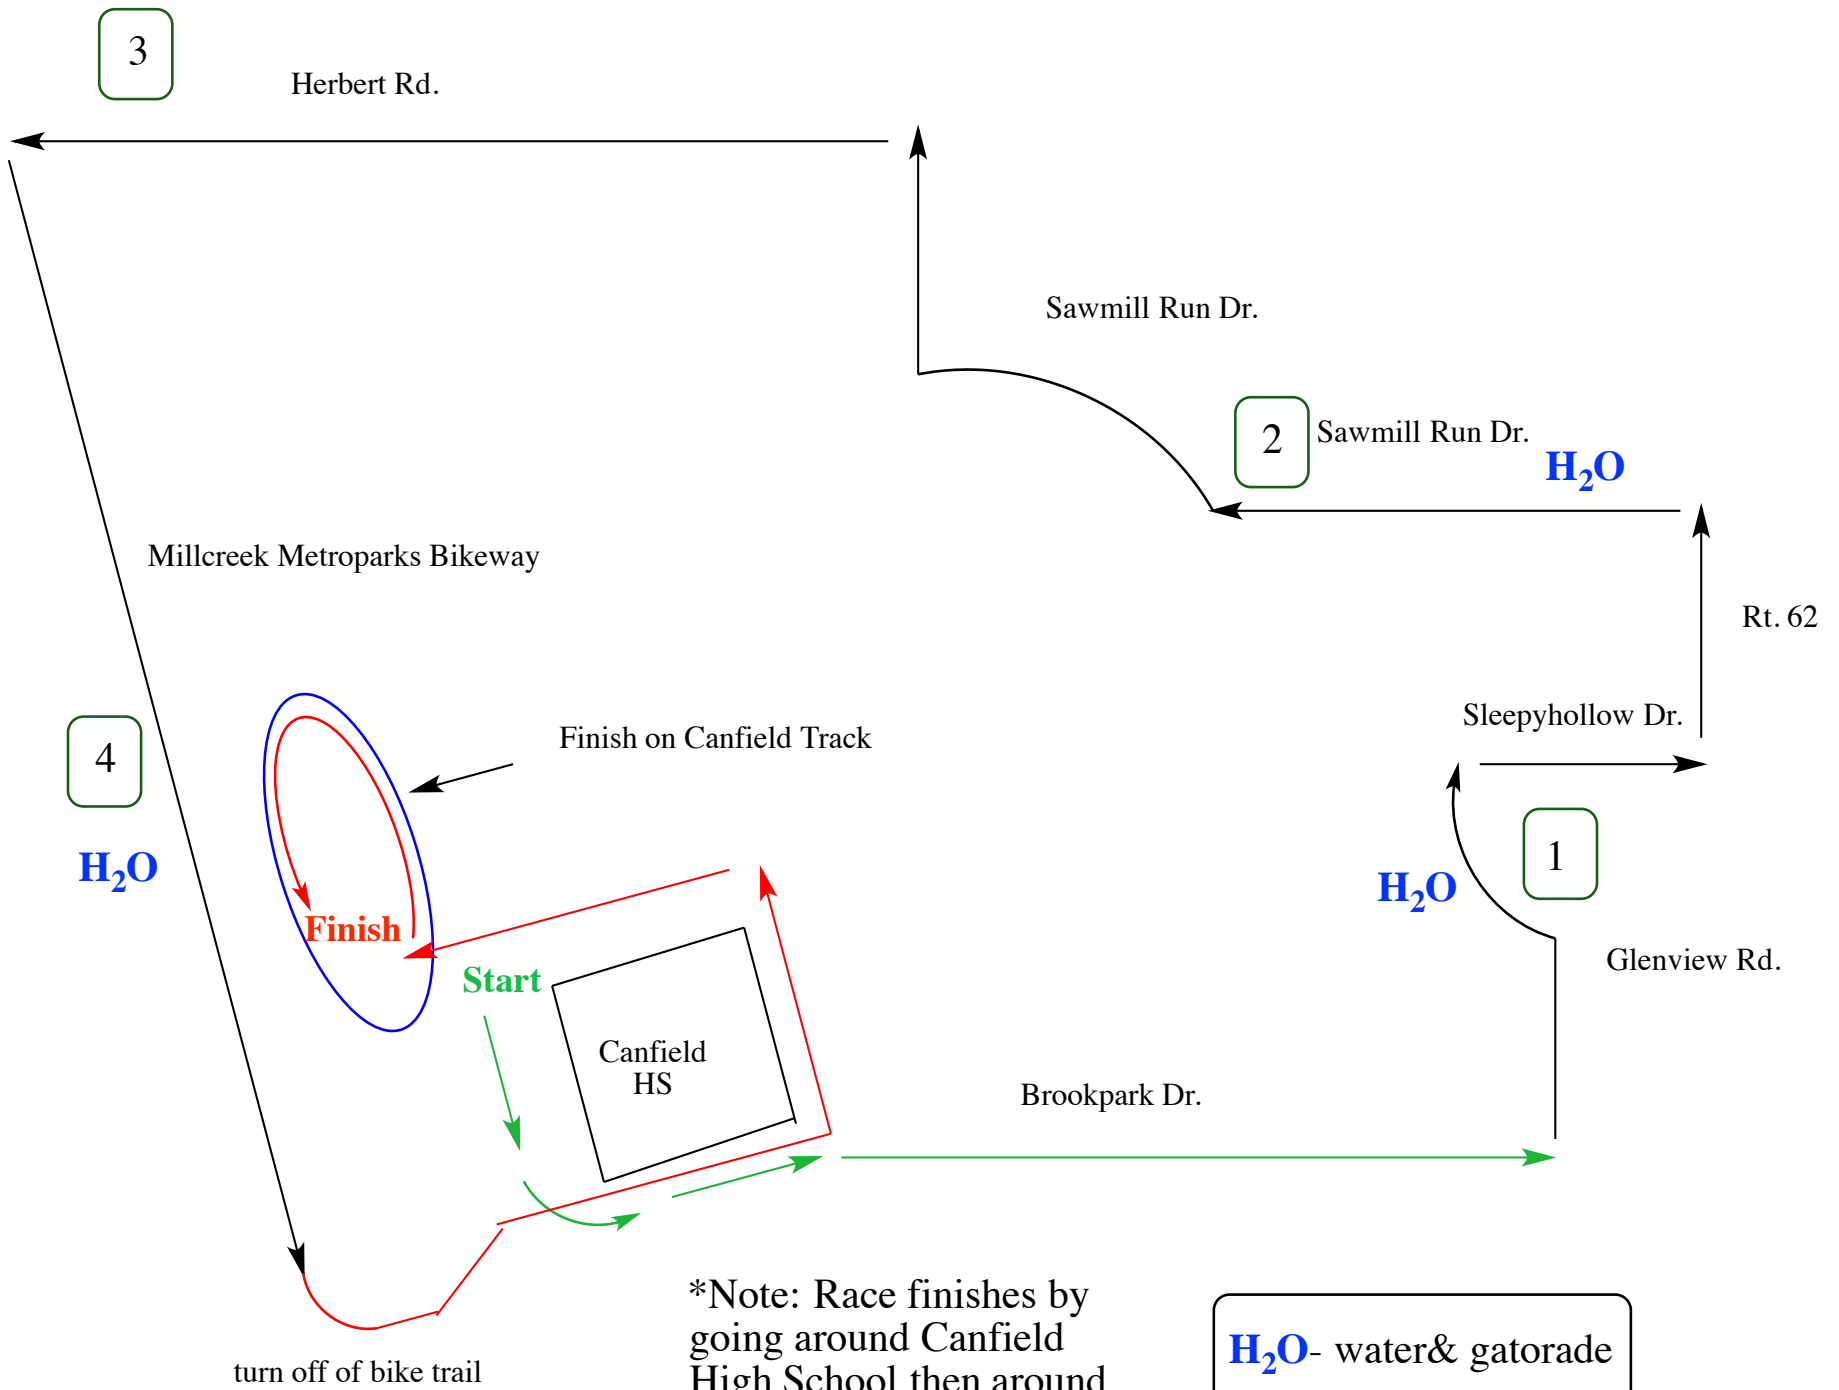

### 8K COURSE

\*Note: Race finishes by going around Canfield High School then around the track.\*

\*The turn around on the bike trail was eliminated from last years course\*

**H<sub>2</sub>O** - water & gatorade

   - mile marker